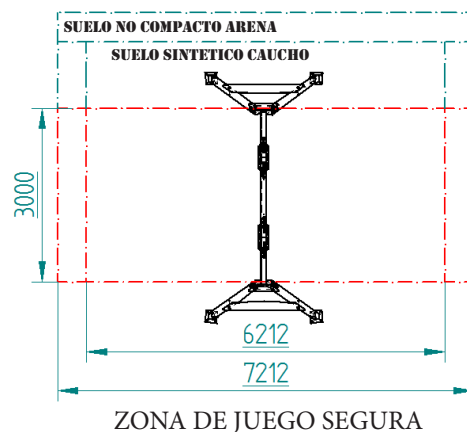

III COLUMPIO ECOPARK III REF. COL1000