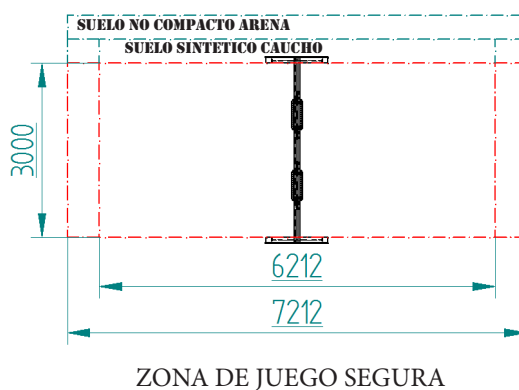

III COLUMPIO DOBLE NEO III REF. FJ01013